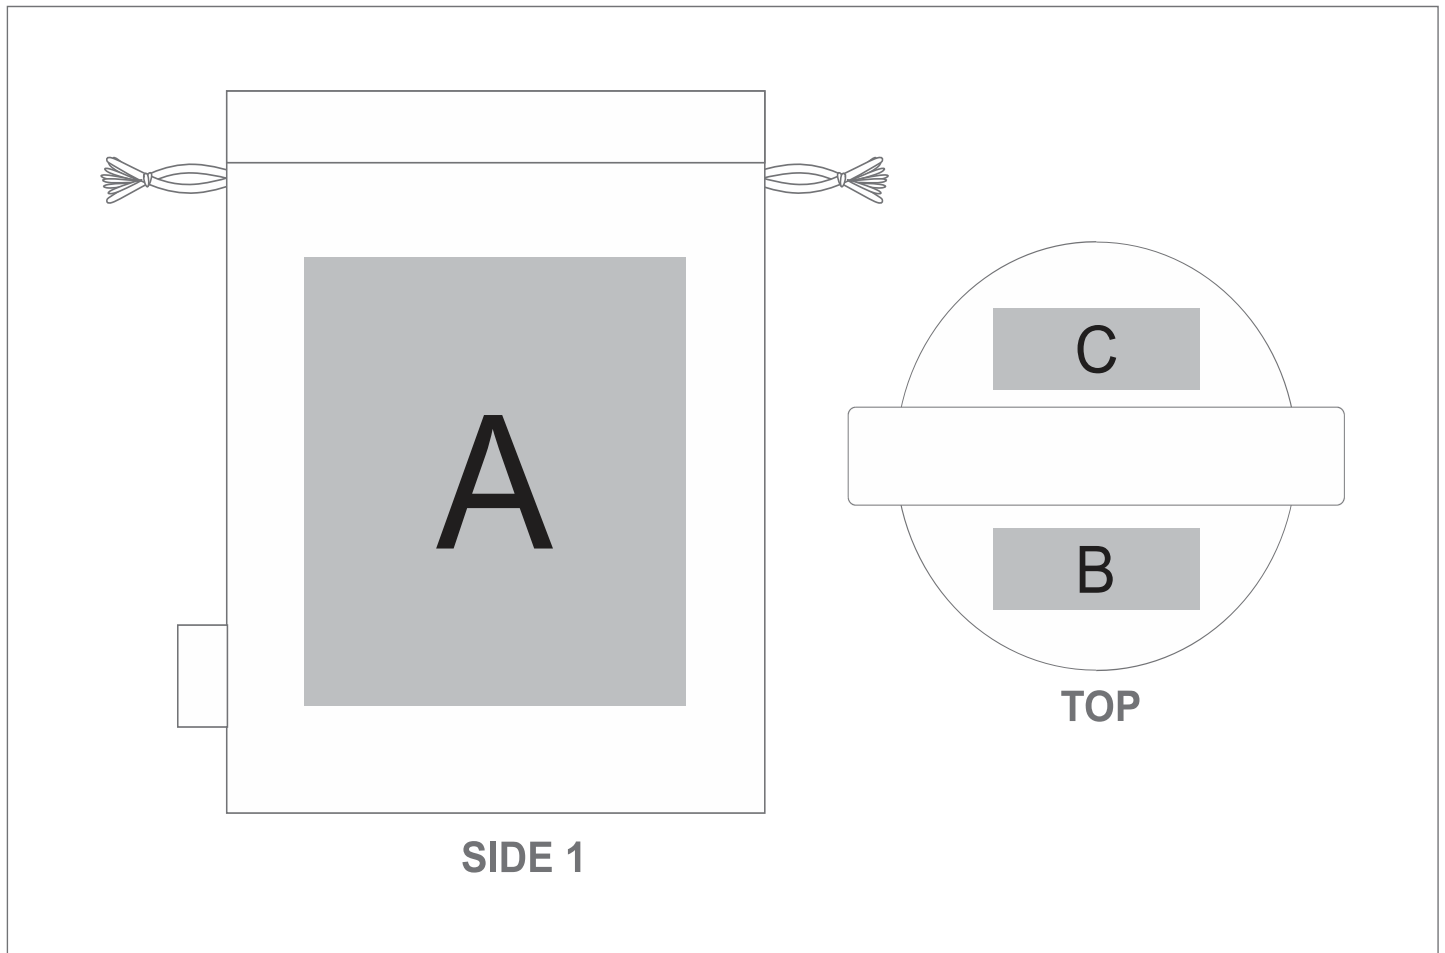

GF-EE-1116-B

Eva & Elm Aura Bath Massage & Exfoliate Brush

Need to know:

- Includes 1-Colour, 1-Position Screen Print on Pouch AND 1-Position Laser Engraving on Brush (setup fees apply)

- Laser Colour: Tonal

- Due to tonal variations in the wood the laser engraving will vary from one item to the next and will likely vary in the same item.

Branding Options:

Position	Branding Method (Branding Code)	No. of Colours	Dimension
A	Screen Print (SB)	1 Colour	100mm wide x 110mm high
A	Digital Direct Transfer (DDT-D)	Full Colour	74mm wide x 105mm high
A	Digital Direct Transfer (DDT-A)	Full Colour	100mm wide x 110mm high

B	Laser Engraving (LC)	N/A	60mm wide x 20mm high
---	----------------------	-----	-----------------------

C	Laser Engraving (LC)	N/A	60mm wide x 20mm high
---	----------------------	-----	-----------------------